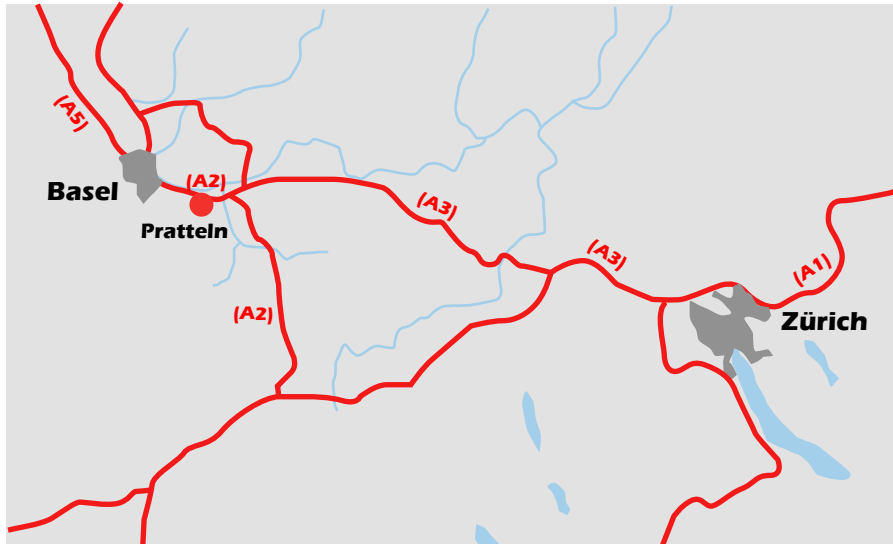

Directions

Where you can find us:

Our company headquarters lies between Basel and Zurich. Approx. 10 km south-east of Basel.

Directions:

Approaching from Zurich/ Bern/Lucerne:

Motorway No. A3 in the direction of Basle
Motorway exit Pratteln/Schweizerhalle (Motorway No. A2, Exit No. 7).
Turn off towards Pratteln and stay in the right-hand lane. 100 m after the sign "Industriegebiet Grüssen" turn off to the right (sign PLANZER, BRODTBECK, TRIAGO).
Use the visitor car park directly in front of the TRIAG-building.

Approaching from Basle:

Motorway No. A2 in the direction of Zurich.
Motorway exit Pratteln/Schweizerhalle (Motorway No. A2, Exit No. 7).
Turn off towards Pratteln and stay in the right-hand lane. 100 m after the sign "Industriegebiet Grüssen" turn off to the right (sign PLANZER, BRODTBECK, TRIAGO).
Use the visitor car park directly in front of the TRIAG-building.