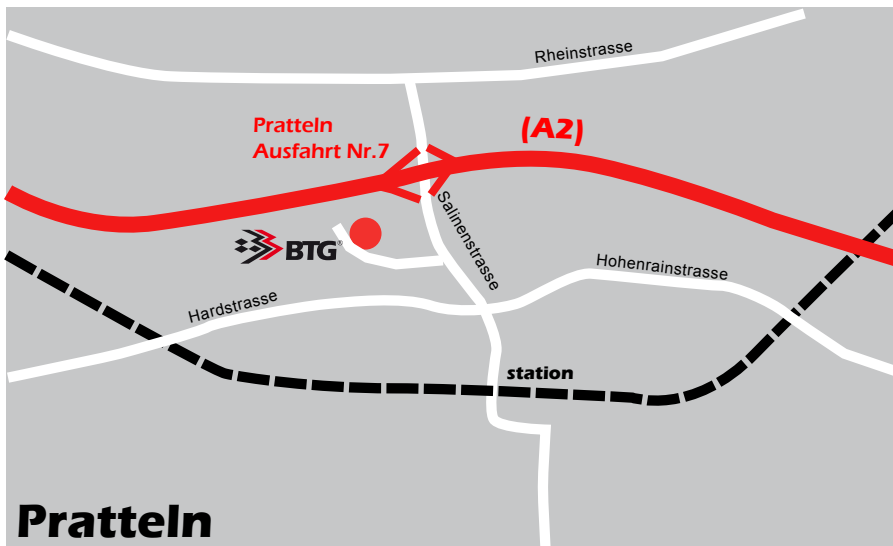

Directions

Where you can find us:

Our company headquarters lies between Basel and Zurich. Approx. 10 km south-east of Basel.

Directions:

Approaching from Zurich/ Bern/Lucerne:

Motorway No. A3 in the direction of Basle
Motorway exit Pratteln/Schweizerhalle (Motorway No. A2, Exit No. 7).
Turn off towards Pratteln and stay in the right-hand lane. 100 m after the sign "Industriegebiet Grüssen" turn off to the right (sign PLANZER, BRODTBECK, TRIAGO).
Use the visitor car park directly in front of the TRIAG-building.

Approaching from Basle:

Motorway No. A2 in the direction of Zurich.
Motorway exit Pratteln/Schweizerhalle (Motorway No. A2, Exit No. 7).
Turn off towards Pratteln and stay in the right-hand lane. 100 m after the sign "Industriegebiet Grüssen" turn off to the right (sign PLANZER, BRODTBECK, TRIAGO).
Use the visitor car park directly in front of the TRIAG-building.