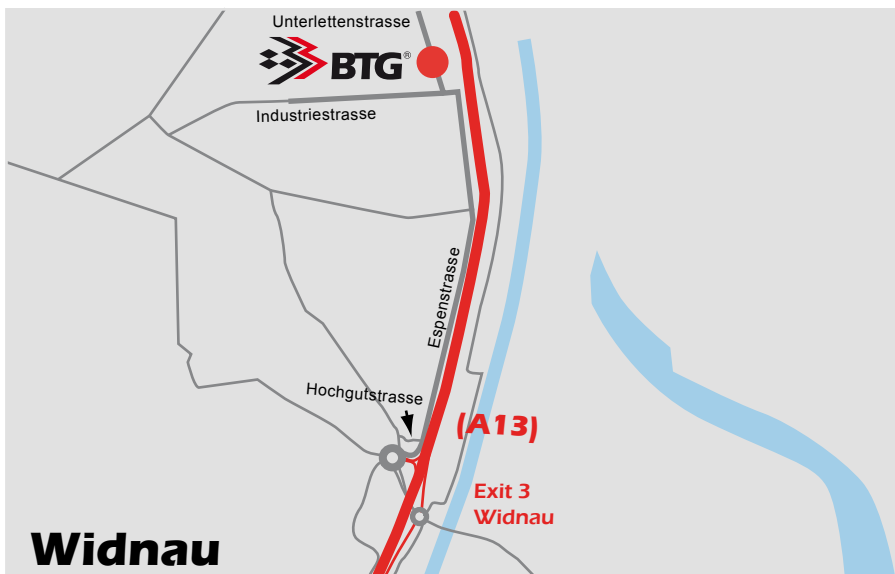

Detail

We look forward to your visit!

Your BTG-Team