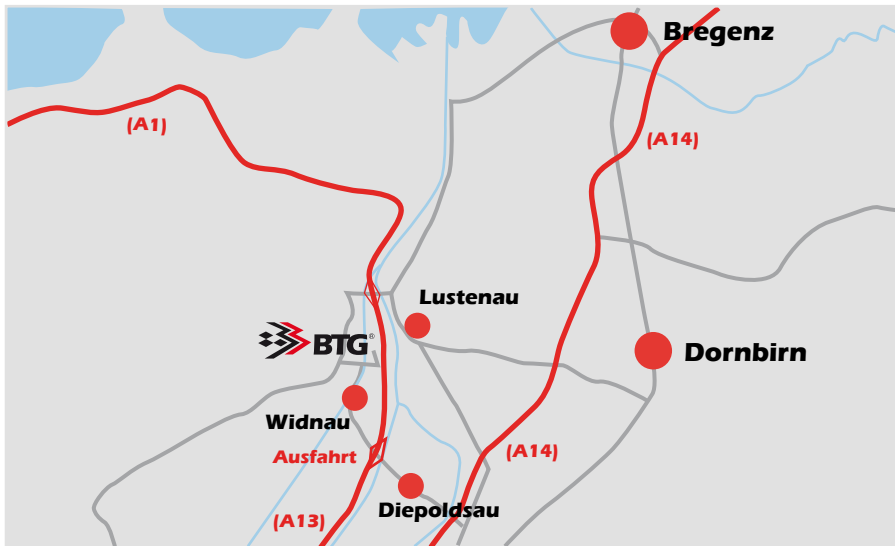

## Directions

#### Coming from Chur/Sargans/Buchs:

1. Exit the A13 motorway at junction 3 and head towards Widnau / Heerbrugg
2. Take the fifth exit at the roundabout (Diepoldsauerstrasse)
3. At the next roundabout take the second exit (Hochgutstrasse)
4. Continue on Espenstrasse for 2.1 km
5. Turn left onto Industriestrasse (for about 75m)
6. Take the first right turn off onto Unterlettenstrasse

You will reach BTG Events Europe AG after 100m on the right-hand side.

#### Coming from Zurich/St.Gallen:

1. Exit the A13 motorway at junction 3 and head towards Widnau / Heerbrugg
2. Take the first exit at the roundabout (heading towards INDUSTRIE Widnau)
3. Continue on Espenstrasse for 2.1 km
4. Turn left onto Industriestrasse (for about 75m)
5. Take the first right turn off onto Unterlettenstrasse