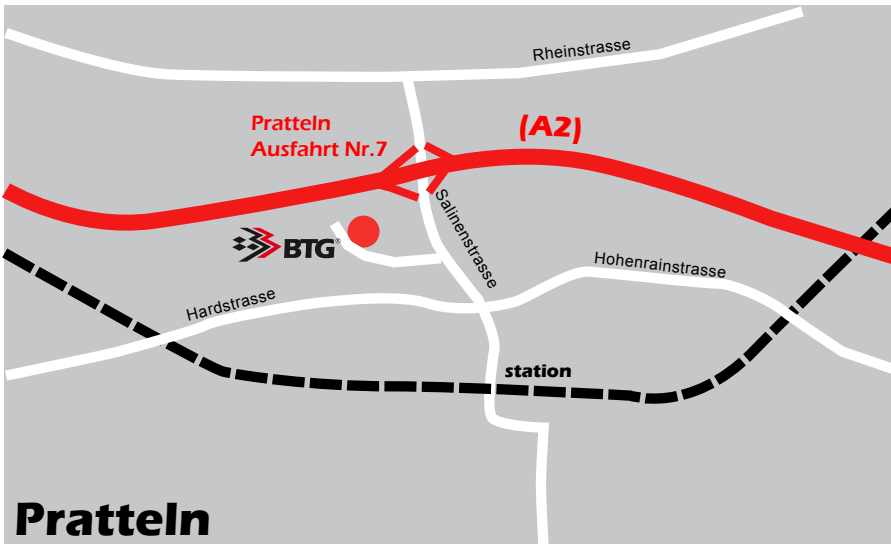

Directions

Where you can find us:

Our company headquarters lies between Basel and Zurich. Approx. 10 km south-east of Basel.

Directions:

Approaching from Zurich/ Bern/Lucerne:

Motorway No. A3 in the direction of Basle
Motorway exit Pratteln/Schweizerhalle (Motorway No. A2, Exit No. 7).
Turn off towards Pratteln and stay in the right-hand lane. 100 m after the sign "Industriegebiet Grüssen" turn off to the right (sign PLANZER, BRODTBECK, TRIAGO).
Use the visitor car park directly in front of the TRIAG-building.

Approaching from Basle:

Motorway No. A2 in the direction of Zurich.
Motorway exit Pratteln/Schweizerhalle (Motorway No. A2, Exit No. 7).
Turn off towards Pratteln and stay in the right-hand lane. 100 m after the sign "Industriegebiet Grüssen" turn off to the right (sign PLANZER, BRODTBECK, TRIAGO).
Use the visitor car park directly in front of the TRIAG-building.