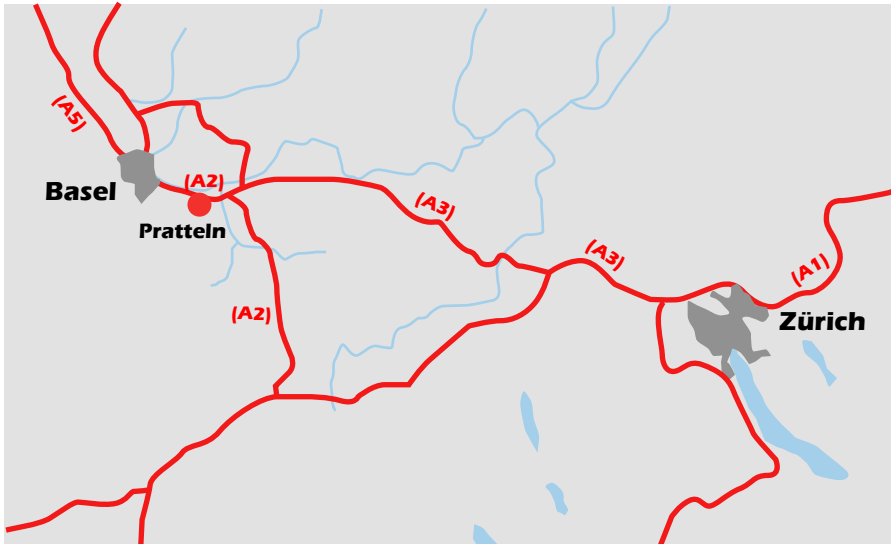

Directions

Where you can find us:

Our company headquarters lies between Basel and Zurich. Approx. 10 km south-east of Basel.

Directions:

Approaching from Zurich/ Bern/Lucerne:

Motorway No. A3 in the direction of Basle
Motorway exit Pratteln/Schweizerhalle (Motorway No. A2, Exit No. 7).
Turn off towards Pratteln and stay in the right-hand lane. 100 m after the sign "Industriegebiet Grüssen" turn off to the right (sign PLANZER, BRODTBECK, TRIAGO).
Use the visitor car park directly in front of the TRIAG-building.

Approaching from Basle:

Motorway No. A2 in the direction of Zurich.
Motorway exit Pratteln/Schweizerhalle (Motorway No. A2, Exit No. 7).
Turn off towards Pratteln and stay in the right-hand lane. 100 m after the sign "Industriegebiet Grüssen" turn off to the right (sign PLANZER, BRODTBECK, TRIAGO).
Use the visitor car park directly in front of the TRIAG-building.