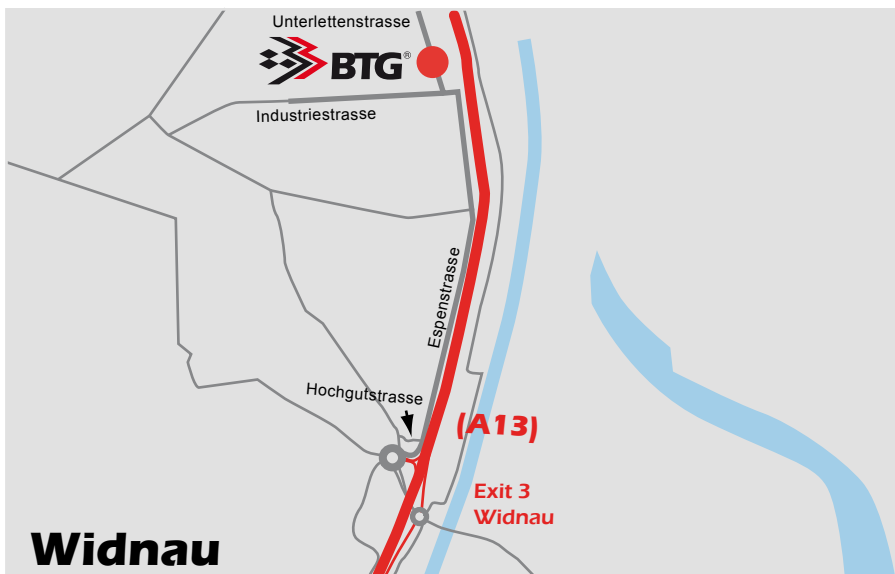

Directions

Where you can find us:

Coming from Chur/Sargans/Buchs:

1. Exit the A13 motorway at junction 3 and head towards Widnau / Heerbrugg
2. Take the fifth exit at the roundabout (Diepoldsauerstrasse)
3. At the next roundabout take the second exit (Hochgutstrasse)
4. Continue on Espenstrasse for 2.1 km
5. Turn left onto Industriestrasse (for about 75m)
6. Take the first right turn off onto Unterlettenstrasse

You will reach BTG Events Europe AG after 100m on the right-hand side.

Coming from Zurich/St.Gallen:

1. Exit the A13 motorway at junction 3 and head towards Widnau / Heerbrugg
2. Take the first exit at the roundabout (heading towards INDUSTRIE Widnau)
3. Continue on Espenstrasse for 2.1 km
4. Turn left onto Industriestrasse (for about 75m)
5. Take the first right turn off onto Unterlettenstrasse

You will reach BTG Events Europe AG after 100m on the right-hand side.

Detail

We look forward to your visit!

Your BTG-Team