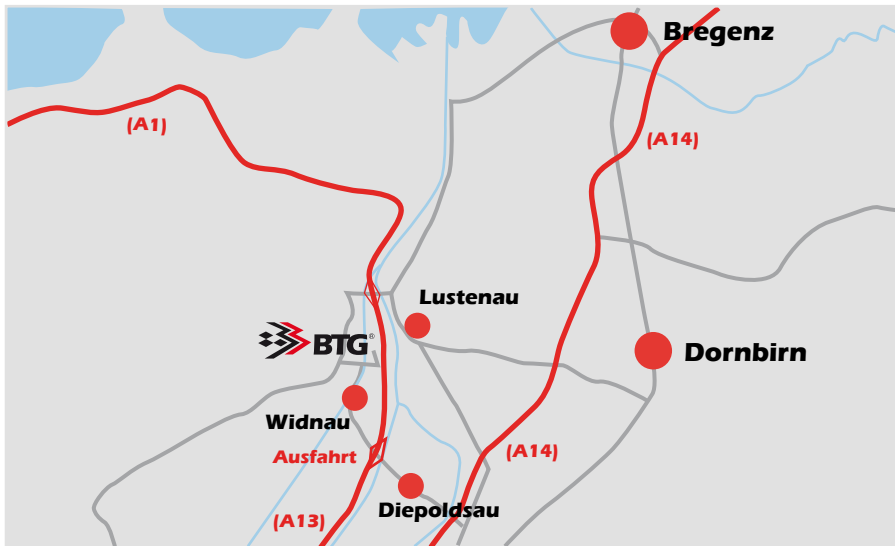

Directions

Where you can find us:

Coming from Chur/Sargans/Buchs:

1. Exit the A13 motorway at junction 3 and head towards Widnau / Heerbrugg
2. Take the fifth exit at the roundabout (Diepoldsauerstrasse)
3. At the next roundabout take the second exit (Hochgutstrasse)
4. Continue on Espenstrasse for 2.1 km
5. Turn left onto Industriestrasse (for about 75m)
6. Take the first right turn off onto Unterlettenstrasse

You will reach BTG Events Europe AG after 100m on the right-hand side.

Coming from Zurich/St.Gallen:

1. Exit the A13 motorway at junction 3 and head towards Widnau / Heerbrugg
2. Take the first exit at the roundabout (heading towards INDUSTRIE Widnau)
3. Continue on Espenstrasse for 2.1 km
4. Turn left onto Industriestrasse (for about 75m)
5. Take the first right turn off onto Unterlettenstrasse